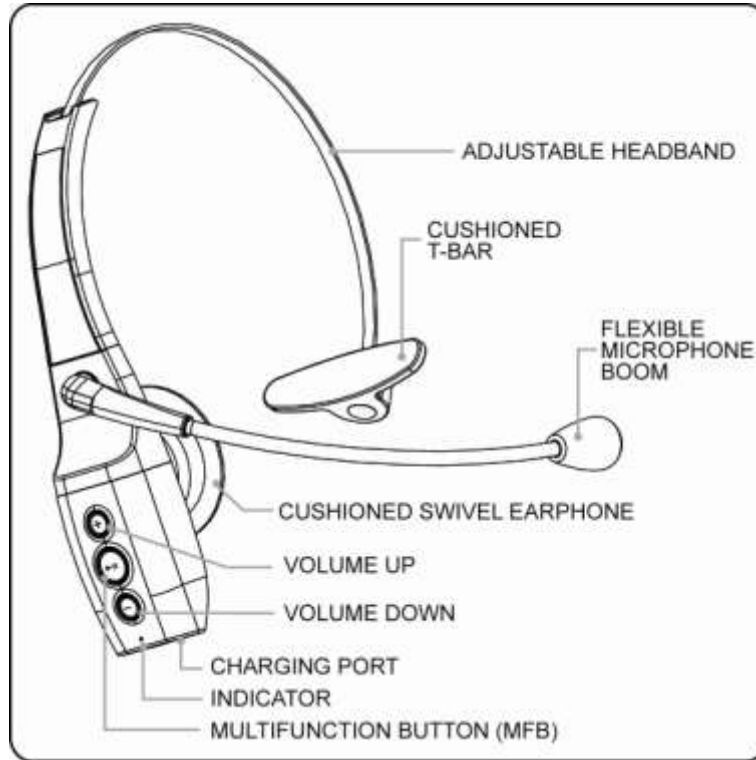

BT-900 Bluetooth Monaural Headset Specification

1. Product Outlook

2. Device Name : BlueEagle BT-900

3. Pin Code : 0000

4. Indicator Lights: Amber or Blue

<u>Status</u>	<u>Light Color</u>	<u>Descriptions</u>
Pairing	Blue	Blink rapidly
Idle Mode	Blue	Blink once every 4 seconds
Standby Mode	Blue	Blink once every 2 seconds
In-Call Mode	Blue	Blink 2 times every 2 seconds
Low Battery	Amber	Blink once every 5 seconds
Charging	Amber	Light on
Charging Completed	Amber	Light off